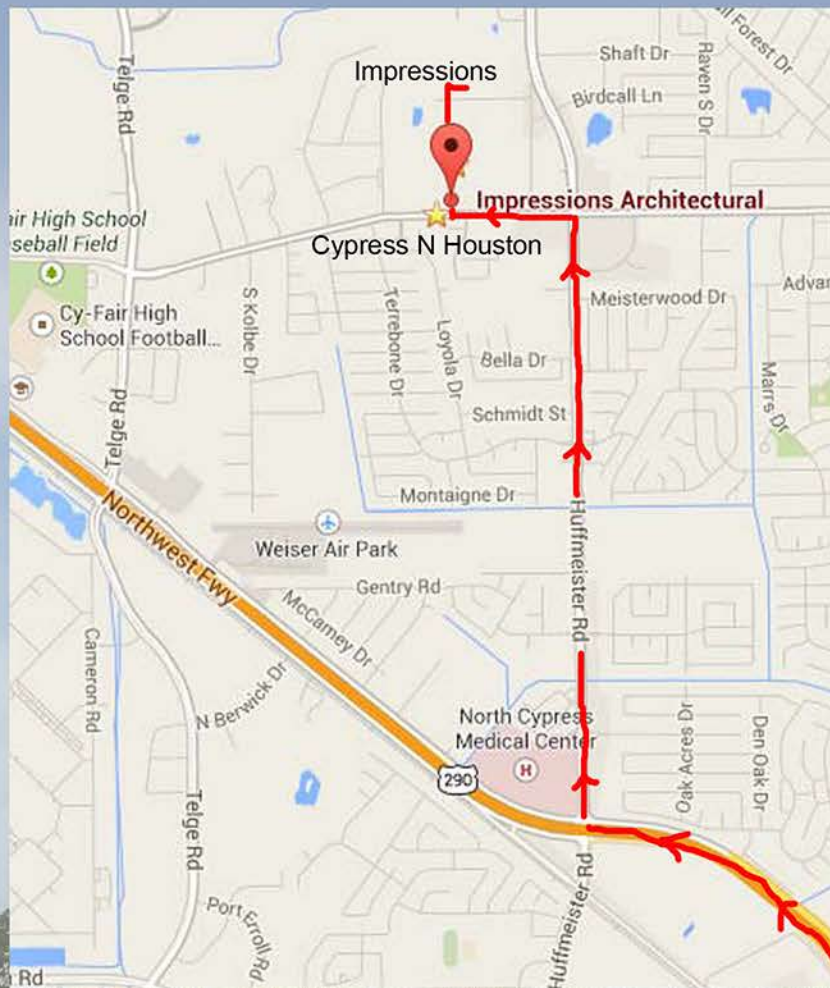

impressions.
architectural
281-477-8080

From Downtown Houston

- I-10 West
- Sam Houston Tollway- North
- 290/NW Freeway West towards Austin
- Exit Huffmeister Rd-Turn Right
- Travel 1.6 miles to Cypress N Houston
- Turn left
- Travel .3 miles turn right at Impressions Dr.

Physical Address:

14136 Cypress N Houston Rd.
Cypress TX 77429

VISITORS: After turning on Impressions Dr.- enter complex and follow Visitor Parking signs to office.

DELIVERIES: Shipping and Receiving is located immediately upon complex entrance. Full Big Truck access, Back Down Dock, and turnaround.